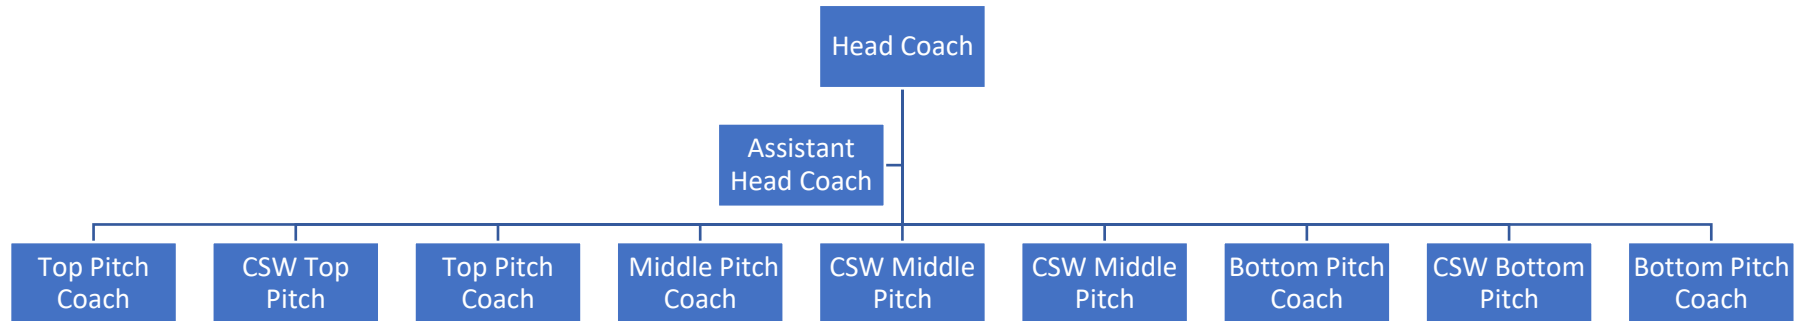

CHELMSFORD CRICKET CLUB – PROPOSED JUNIOR COACHING STRUCTURE

- Head Coach & Assistant Head Coach will be responsible for designing all coaching programmes and providing these to the coaches
- Also responsible for responding and assisting all new colts players queries and providing relevant information too

U9 Manager:

U11 Manager:

U13 Manager:

U15 Manager:

U16 Manager:

All coaches to be put through ECB coaching courses, funded by the club.

CHELMSFORD CRICKET CLUB – PROPOSED JUNIOR COACHING STRUCTURE

WILLOWS / WOMENS SECTION