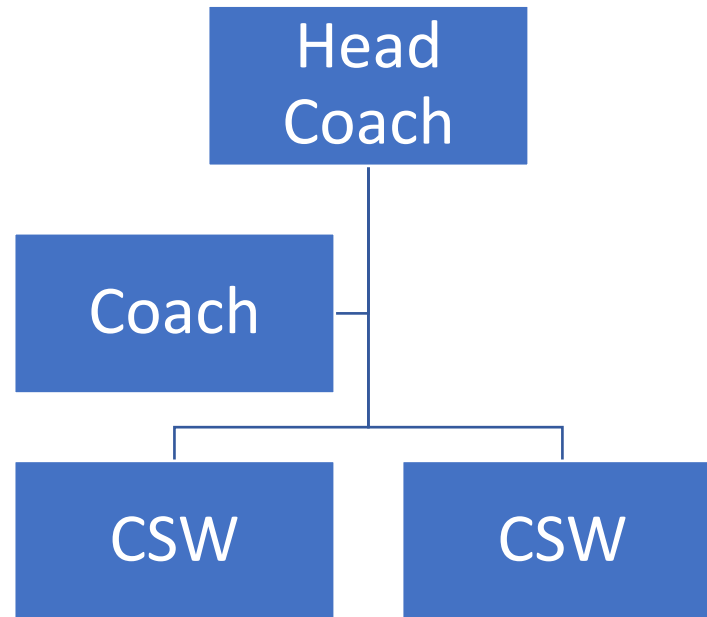

CHELMSFORD CRICKET CLUB – PROPOSED JUNIOR COACHING STRUCTURE

- Head Coach & Assistant Head Coach will be responsible for designing all coaching programmes and providing these to the coaches
- Also responsible for responding and assisting all new colts players queries and providing relevant information too

U9 Manager:

U11 Manager:

U13 Manager:

U15 Manager:

U16 Manager:

All coaches to be put through ECB coaching courses, funded by the club.

CHELMSFORD CRICKET CLUB – PROPOSED JUNIOR COACHING STRUCTURE

WILLOWS / WOMENS SECTION